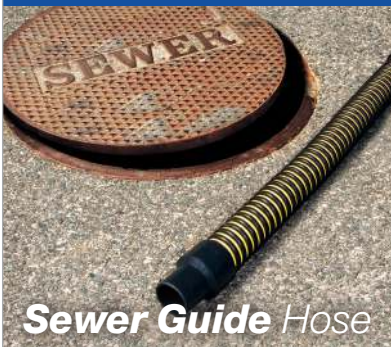

Sewer Guide Hose

Sewer Guide Hose

Construction: Rugged polyethylene copolymer hose reinforced with a integral polyethylene helix

Temperature Range: -40°F to 140°F

Standard Length: 3'

Size Range: 1.5", 2", 3"

Standard Color: Yellow with black wearstrip

- Double helix design allows for superior flexibility & durability
- Designed to provide maximum abrasion protection for sewer jetting hose, expensive camera & utility inspection equipment
- Superior abrasion, better crush resistance & resists kinking
- All sizes handle a full vacuum
- Made with factory-installed leak proof polyweld cuffs
- Threaded replacement screw cuffs and specially formulated replacement hose glue available
- Adaptable to eye hooks, D-rings, clamps & other guide rope attachment methods